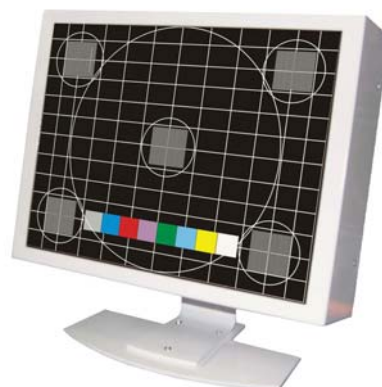

## Desktop 19"

MODEL NAME:	TDI19LDX
NUMBER OF PIXEL:	1280 X 1024
DISPLAY COLOUR:	16.2 Mil
BRIGHTNESS (CD/MQ):	300 CD
CONTRAST RATIO:	700:1
VIEWING ANGLE (CR>=10):	+85, -85, +85, -85
SYNCRONIZATION RANGE HORIZONTAL:	15-64 KHZ
SYNCRONIZATION RANGE VERTICAL:	40-75 HZ
RECOMMENDED RESOLUTION:	1280 X 1024
SIGNAL INPUT:	RBGHV, RGBH, RGB SYNC ON GREEN ON HD15 CONNECTOR
PLUG&PLAY:	VESA DDC 1/2B
POWER SOURCE:	100-240 VAC 50/60HZ
POWER CONSUMPTION:	25W
OPERATING TEMPERATURE:	0°C - 55°C
HUMIDITY:	20% - 85%
OPTIONAL FEATURES:	
VIDEO INPUT:	CVBS MONOCROME - COLOR
DVI INPUT:	DVI
TOUCH SCREEN:	RESISTIVE 4-5-8 WIRE, CAPACITIVE, RS232, USB
FRONT PROTECTION:	SAFETY GLASS, LEXAN ANTI-SCRATCH
CABINET:	CLOSED FRAME (CHASSIS)