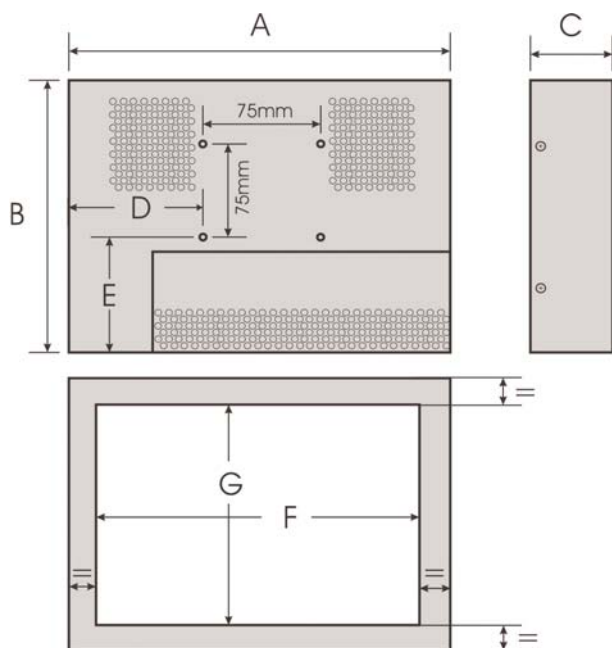

## Desktop 19"

MODEL NAME:	TDI19LDX
NUMBER OF PIXEL:	1280 X 1024
DISPLAY COLOUR:	16.2 Mil
BRIGHTNESS (CD/MQ):	300 CD
CONTRAST RATIO:	700:1
VIEWING ANGLE (CR>=10):	+85, -85, +85, -85
SYNCRONIZATION RANGE HORIZONTAL:	15-64 KHZ
SYNCRONIZATION RANGE VERTICAL:	40-75 HZ
RECOMMENDED RESOLUTION:	1280 X 1024
SIGNAL INPUT:	RBGHV, RGBH, RGB SYNC ON GREEN ON HD15 CONNECTOR
PLUG&PLAY:	VESA DDC 1/2B
POWER SOURCE:	100-240 VAC 50/60HZ
POWER CONSUMPTION:	25W
OPERATING TEMPERATURE:	0°C - 55°C
HUMIDITY:	20% - 85%
OPTIONAL FEATURES:	
VIDEO INPUT:	CVBS MONOCROME - COLOR
DVI INPUT:	DVI
TOUCH SCREEN:	RESISTIVE 4-5-8 WIRE, CAPACITIVE, RS232, USB
FRONT PROTECTION:	SAFETY GLASS, LEXAN ANTI-SCRATCH
CABINET:	CLOSED FRAME (CHASSIS)

	A	B	C	D	E	F	G
19"	437.1	359.1	80	181	142.3	378	302.6