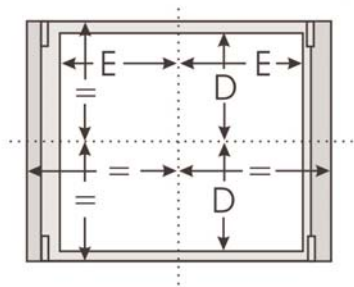

Chassis Open Frame 10,4"

MODEL NAME:	TOI10LBX
NUMBER OF PIXEL:	800 X 600
DISPLAY COLOUR:	16.2 Mil
BRIGHTNESS (CD/MQ):	500 CD
CONTRAST RATIO:	500:1
VIEWING ANGLE (CR>=10):	+70, -70, +55, -65
SYNCRONIZATION RANGE HORIZONTAL:	15-64 KHZ
SYNCRONIZATION RANGE VERTICAL:	40-75 HZ
RECOMMENDED RESOLUTION:	800 X 600
SIGNAL INPUT:	RBGHV, RGBH, RGB SYNC ON GREEN ON HD15 CONNECTOR
PLUG&PLAY:	VESA DDC 1/2B
POWER SOURCE:	100-240 VAC 50/60HZ
POWER CONSUMPTION:	25W
OPERATING TEMPERATURE:	0°C - 50°C
HUMIDITY:	5% - 95%
OPTIONAL FEATURES:	
VIDEO INPUT:	CVBS MONOCROME - COLOR
DVI INPUT:	DVI
TOUCH SCREEN:	RESISTIVE 4-5-8 WIRE, CAPACITIVE, RS232, USB
FRONT PROTECTION:	SAFETY GLASS, LEXAN ANTI-SCRATCH
CABINET:	OPEN FRAME

	A	B	C	D	E	F	G	H	I
10.4"	251	198	66±5	79.2	105.5	17.75	11	192	11