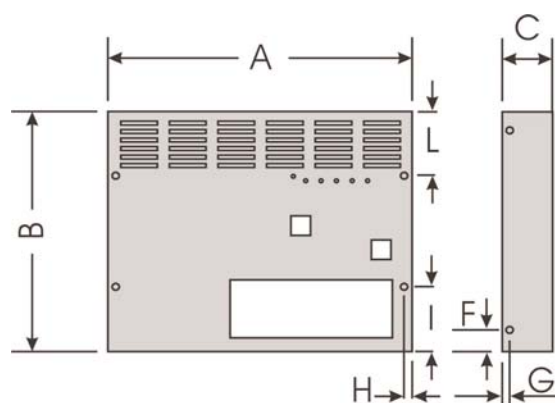

Chassis Open Frame 10,4"

MODEL NAME:	TOI10LBX
NUMBER OF PIXEL:	800 X 600
DISPLAY COLOUR:	16.2 Mil
BRIGHTNESS (CD/MQ):	500 CD
CONTRAST RATIO:	500:1
VIEWING ANGLE (CR>=10):	+70, -70, +55, -65
SYNCRONIZATION RANGE HORIZONTAL:	15-64 KHZ
SYNCRONIZATION RANGE VERTICAL:	40-75 HZ
RECOMMENDED RESOLUTION:	800 X 600
SIGNAL INPUT:	RBGHV, RGBH, RGB SYNC ON GREEN ON HD15 CONNECTOR
PLUG&PLAY:	VESA DDC 1/2B
POWER SOURCE:	100-240 VAC 50/60HZ
POWER CONSUMPTION:	25W
OPERATING TEMPERATURE:	0°C - 50°C
HUMIDITY:	5% - 95%
OPTIONAL FEATURES:	
VIDEO INPUT:	CVBS MONOCROME - COLOR
DVI INPUT:	DVI
TOUCH SCREEN:	RESISTIVE 4-5-8 WIRE, CAPACITIVE, RS232, USB
FRONT PROTECTION:	SAFETY GLASS, LEXAN ANTI-SCRATCH
CABINET:	OPEN FRAME

	A	B	C	D	E	F	G	H	I
10.4"	251	198	66±5	79.2	105.5	17.75	11	192	11