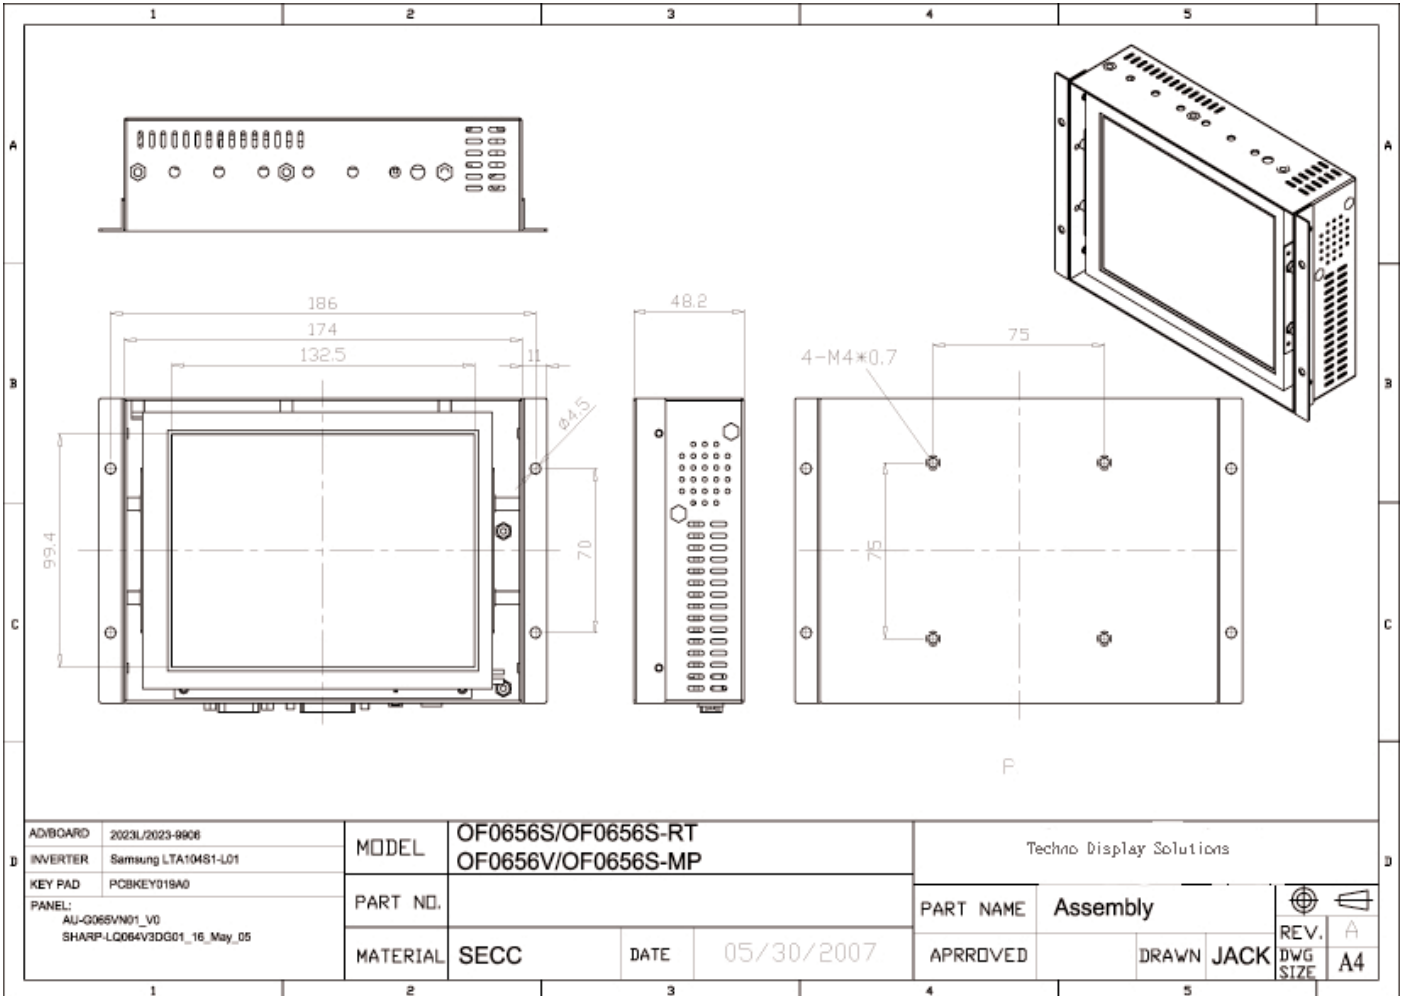

Industrial Monitor

Zona Ind. Nord Torre Sapienza, 06055 Marsciano (PG)

Tel.+39 075 885 1026 - 885 2484 - Fax +39 075 885 1170

info@monitor-industriali.com